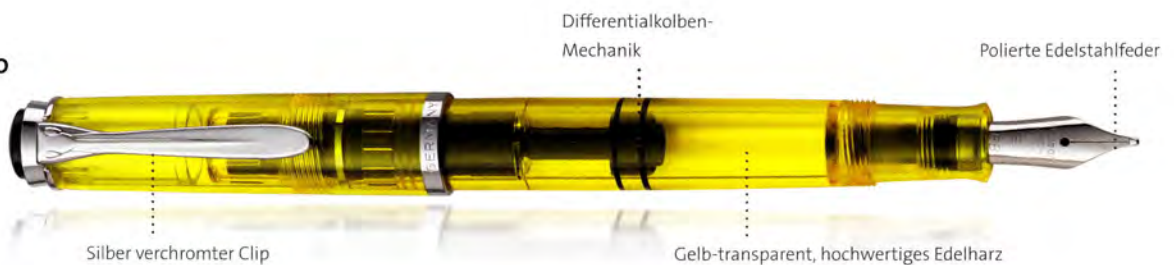

reddot design award
winner 2011

product design award

2011

ISPA & Innovation
Product of the Year Award

Classic M 205 DUO

Kolben-Füllhalter

Differentialkolben-Mechanik

Polierte Edelstahlfeder